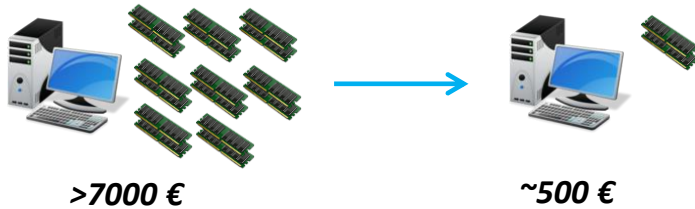

COMPANY - VOXXL

■ « *Stream your medical images* »

■ Product

- 3D massive image visualization and analysis software
 - « Lossless » compression – No “Data Loss”
 - Local visualization on any desktop and low specs. computer
 - Analysis of any volume, independent of station performance (Workstation, laptop, Tablet, smartphone...)
 - Faster interaction and analysis

- Cost Efficient – Use every computer
 - Any computer becomes a workstation

- Remote visualize any large 3D data
 - On standard bandwidth (3G, H, xDSL...)

INNOVATION – VOXXL – “STREAM YOUR IMAGES”

- **“Lossless” compression** – No Data loss – identical to native image
- **Visualize any volume on low tech. computer**