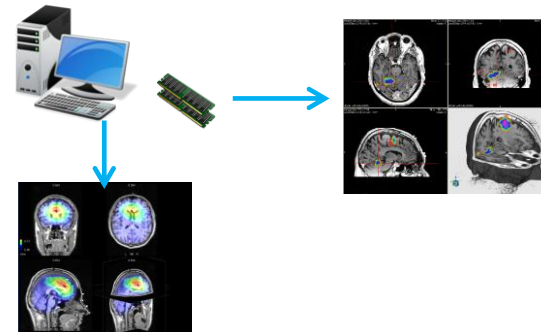

COMPANY - VOXXL

■ « *Stream your medical images* »

■ Product

- 3D massive image visualization and analysis software
 - « Lossless » compression – No “Data Loss”
 - Local visualization on any desktop and low specs. computer
 - Analysis of any volume, independent of station performance (Workstation, laptop, Tablet, smartphone...)
 - Faster interaction and analysis

- Cost Efficient – Use every computer
 - Any computer becomes a workstation

- Remote visualize any large 3D data
 - On standard bandwidth (3G, H, xDSL...)

INNOVATION – VOXXL – “STREAM YOUR IMAGES”

- **“Lossless” compression** – No Data loss – identical to native image
- **Visualize any volume on low tech. computer**

- **Streaming technology – Remote working**

- **Visualize, compare multiples images simultaneously on single computer**

- **Cost Efficient – Use every computer**
Any computer becomes a workstation

Volume – 16 GB	Today	VOXXL
RAM usage	16 GB	0,006 GB
100 Mbit/s Bandwidth	Waiting time : 1280 sec	Waiting time : 0,5 sec